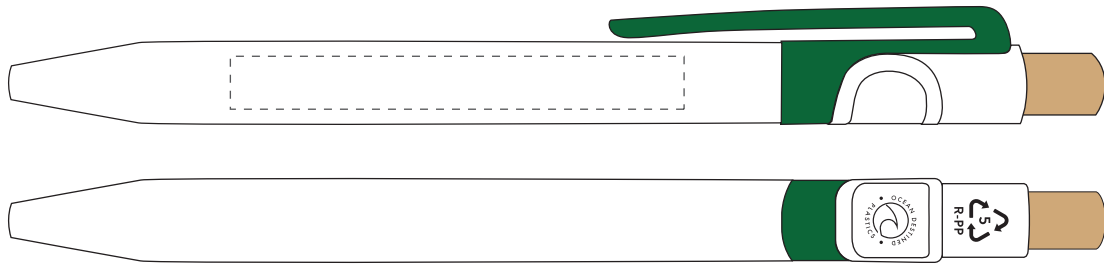

Your Ref:	Quantity:	Product Code: TPC000118
Our Ref:	Version: 1	Product Colour: GREEN

PRINTING CONCERNS:**PRODUCT INFO:**

We stock this item in the following colours

**PANTONE REFERENCE(S)**

Full colour printing

ARTWORK SCALE 100%

Product Image for visualisation
- colours may vary

ARTWORK SCALE 100%
Digital print area: 60mm x 7mm

The dashed line is to demonstrate print area and will not appear on your printed item